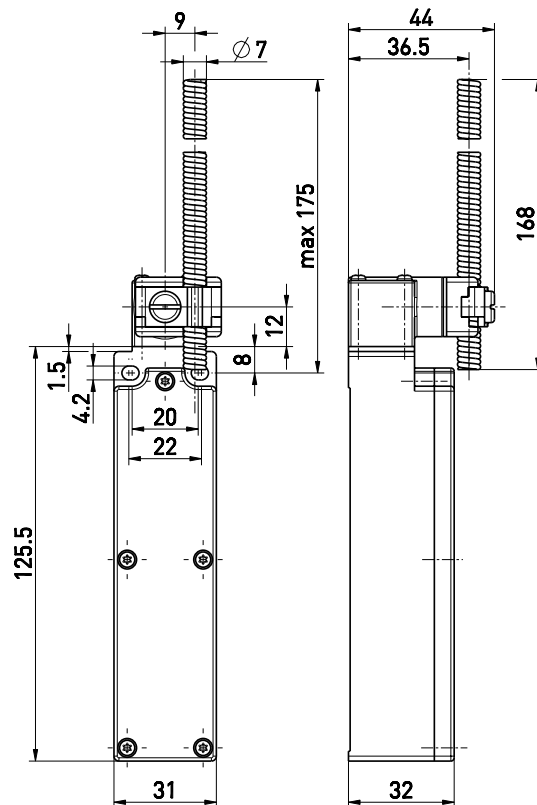

Position switch with spring-rod lever RF 96 DF SW915B-NET Article no.: on request

Product features

- sWave.NET® wireless technology
- Cable-free - with cost savings for installation and maintenance
- Configurable online via wireless interface
- Simple operation and integration in existing ERP systems via Sensor Bridge
- High scalability - up to several hundred sensors in one application
- Battery life approx. 10 years
- Actuator: Spring-rod lever DF
- Lever can be repositioned in 10° steps clockwise or counter-clockwise
- Actuator can be repositioned by 4 x 90°

Notes

- The battery must be ordered separately.

Dimensions

General technical data

Applied standards

EN 60947-5-1, EN 61000-6-2, EN 61000-6-3, EN 301 489-3, EN 300 220-2

Enclosure

thermoplastic, glass-fibre reinforced, shockproof, self-extinguishing UL 94 V-0

Tightening torque

M4 enclosure mounting screws: max 1.2 Nm
M2.5 cover screws: approx. 0.45 Nm

Degree of protection

IP67 (IEC/EN 60529)

Ambient temperature

-20 °C ... +65 °C

Telegram rate

max. 12000 telegrams with repetitions/h